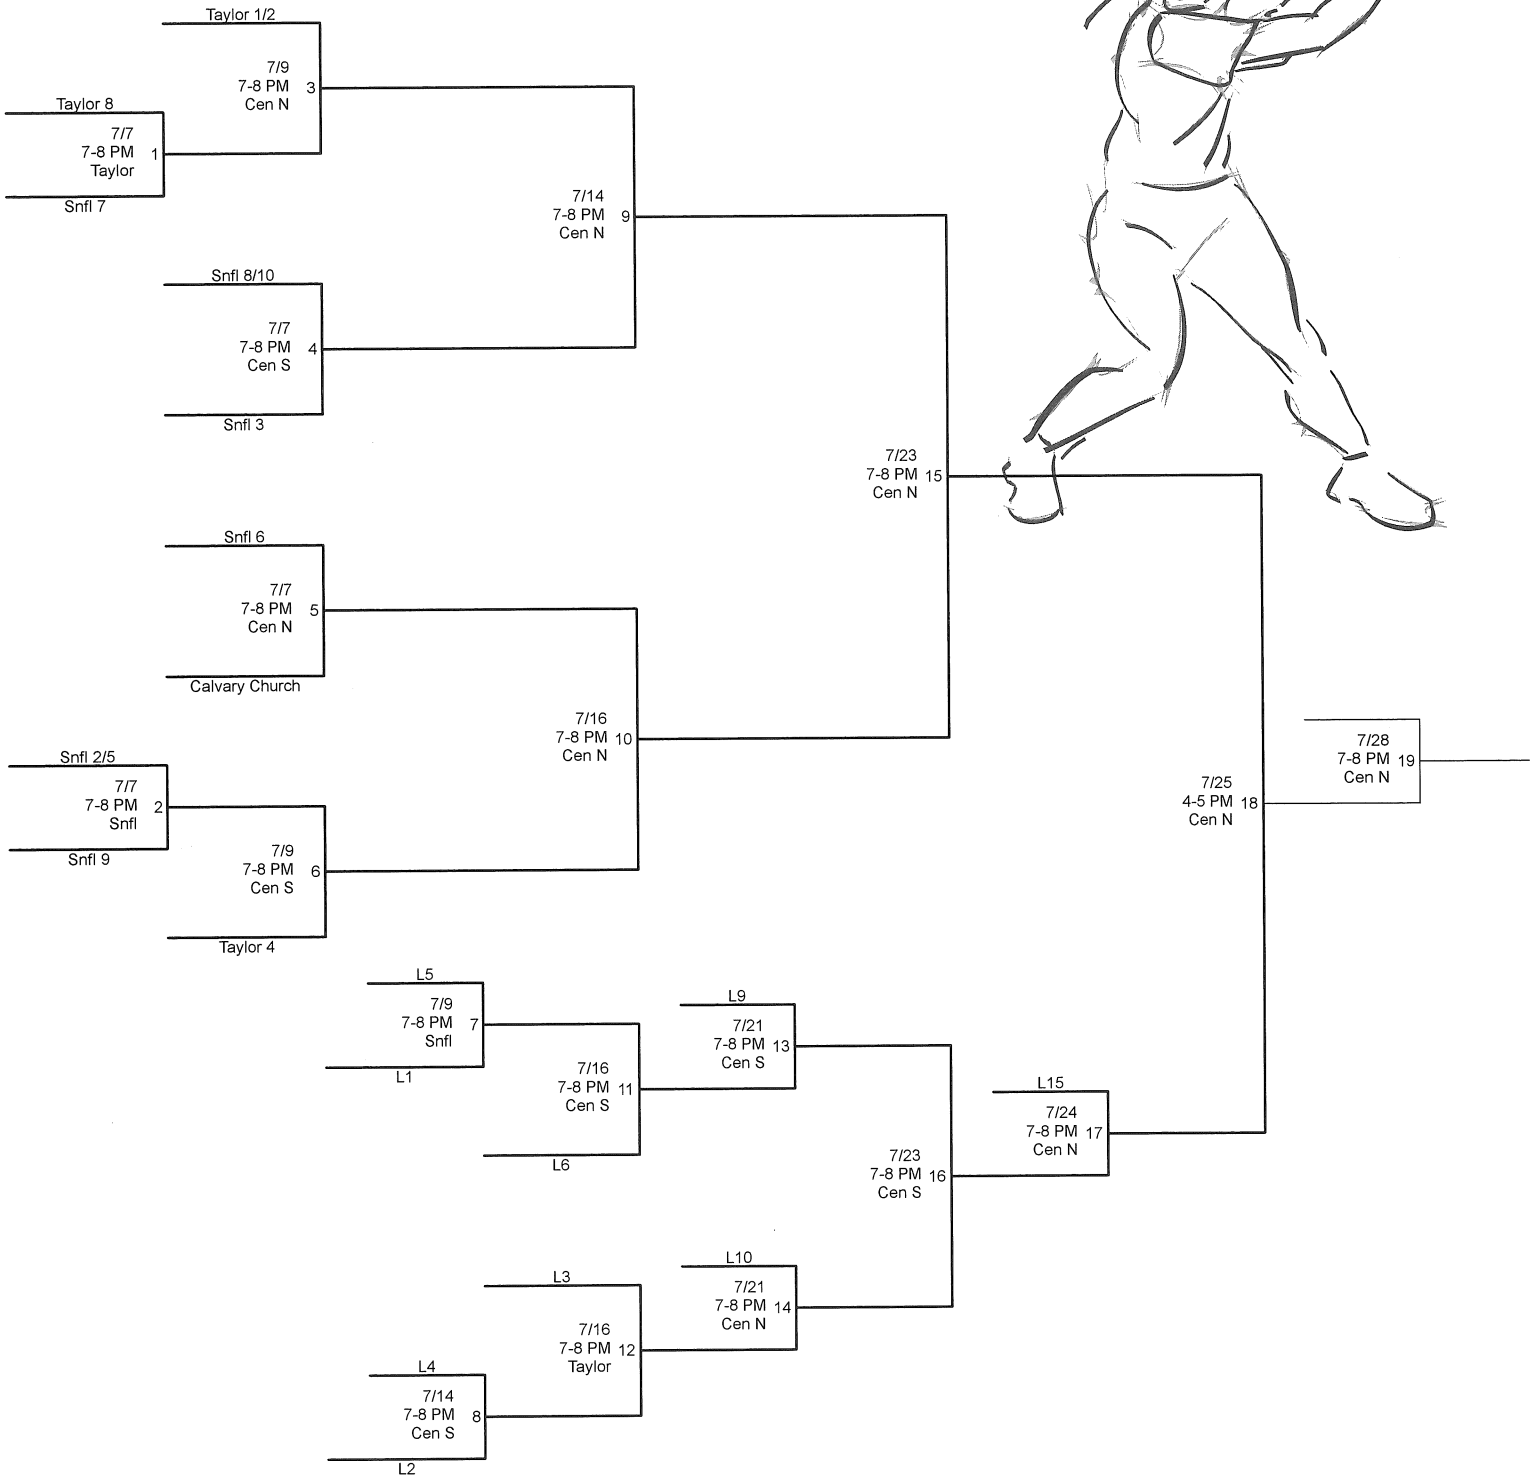

CHURCH DIVISION SOFTBALL 2015

WOMEN'S TOURNAMENT