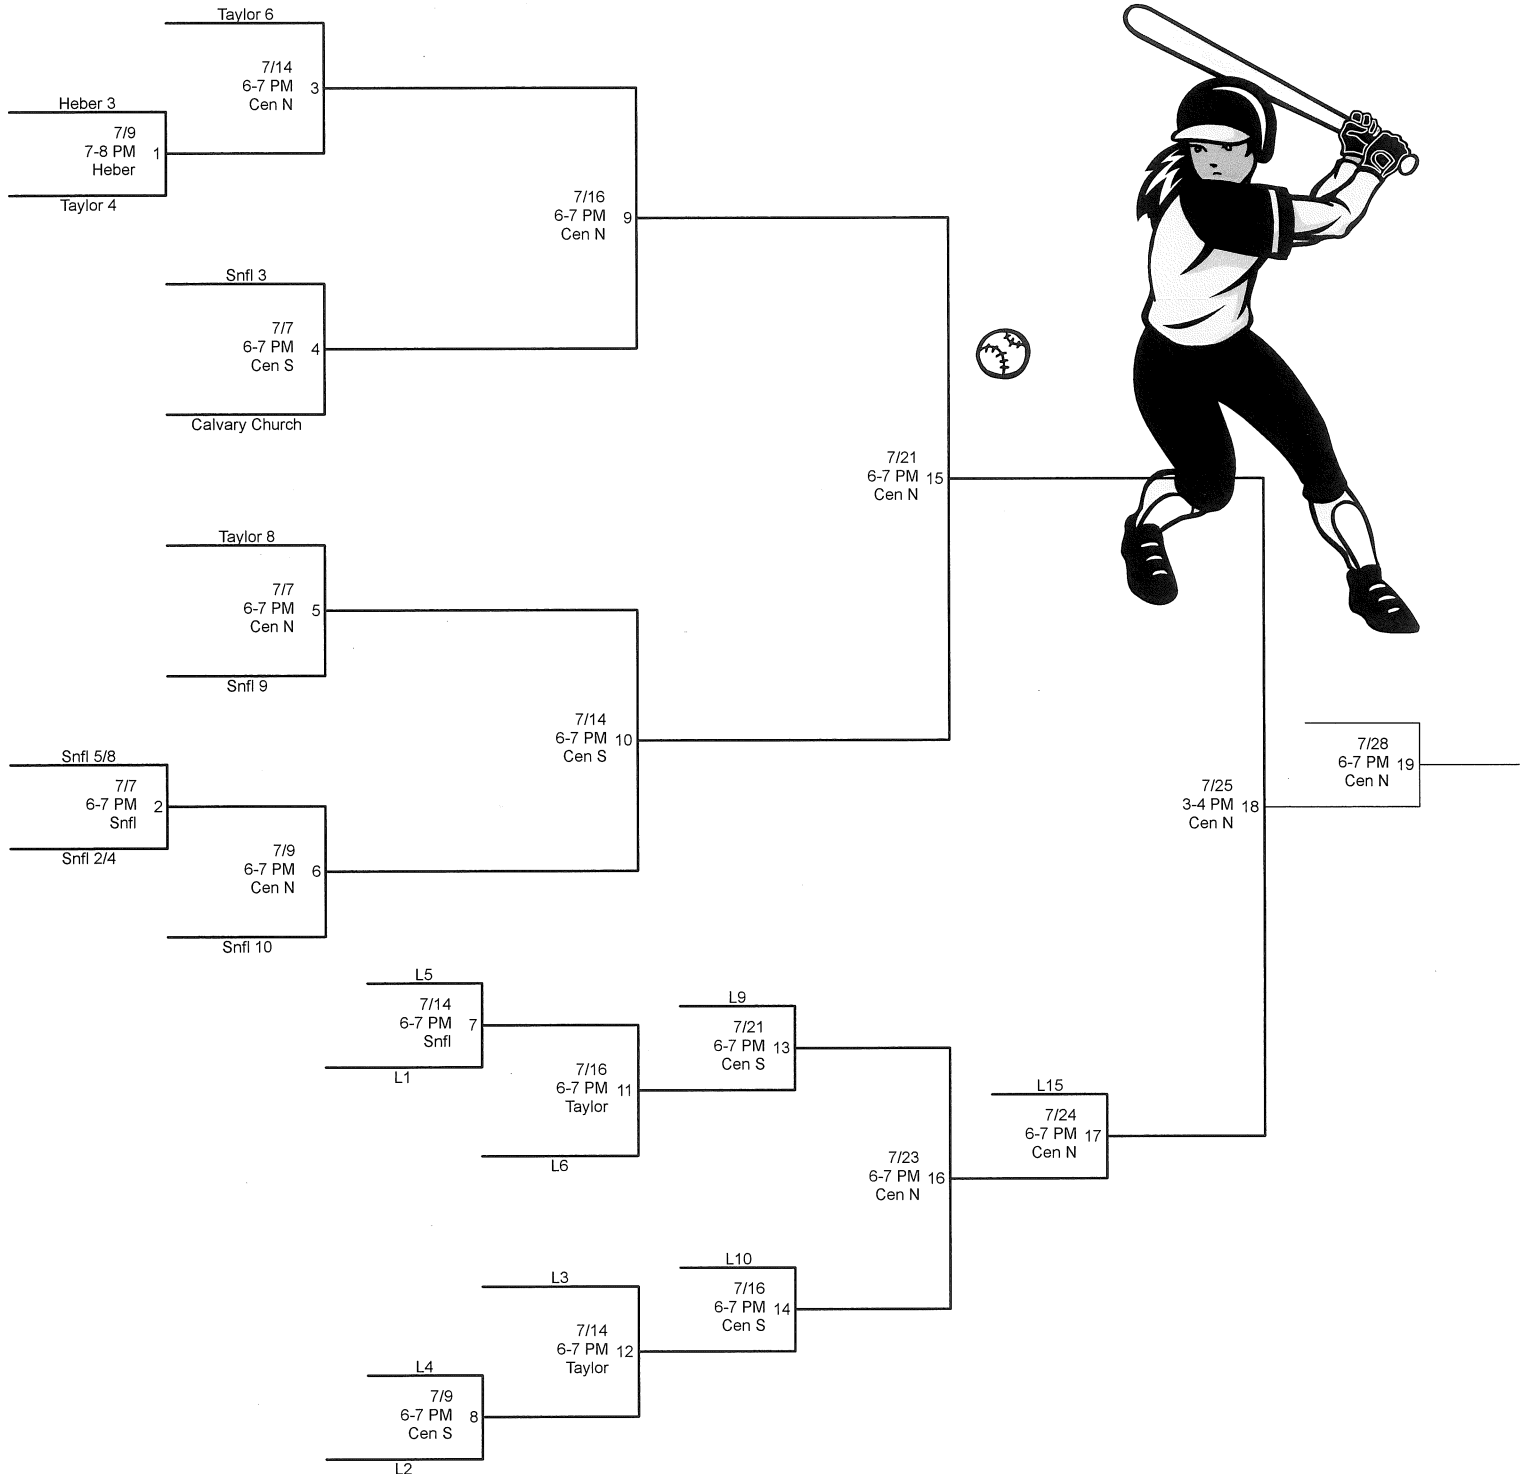

CHURCH DIVISION SOFTBALL 2015

YOUNG WOMEN'S TOURNAMENT