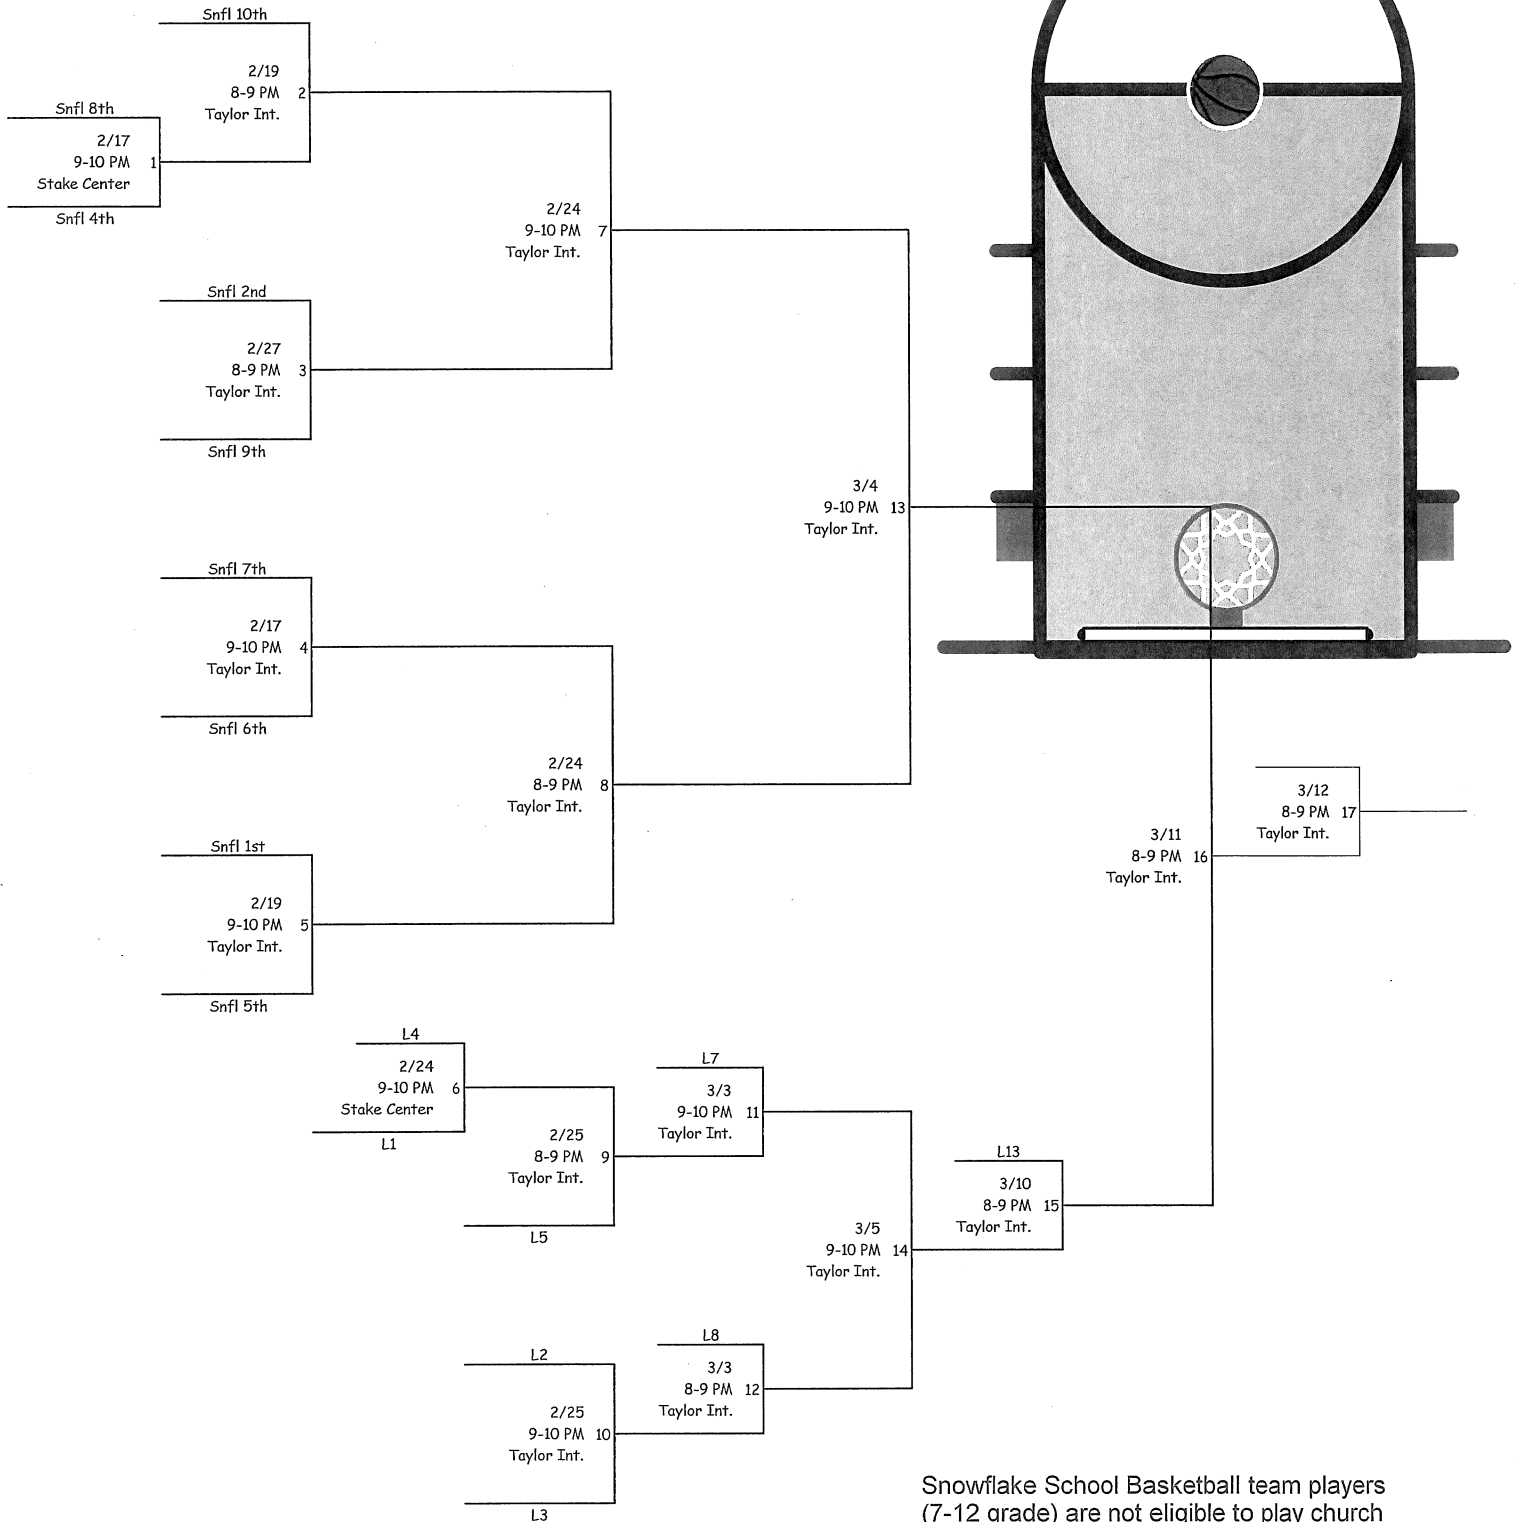

Snowflake Church Division Basketball 2015

Men's League Tournament

Snowflake School Basketball team players (7-12 grade) are not eligible to play church basketball at anytime during or after the season has ended. This includes players that drop from school teams.