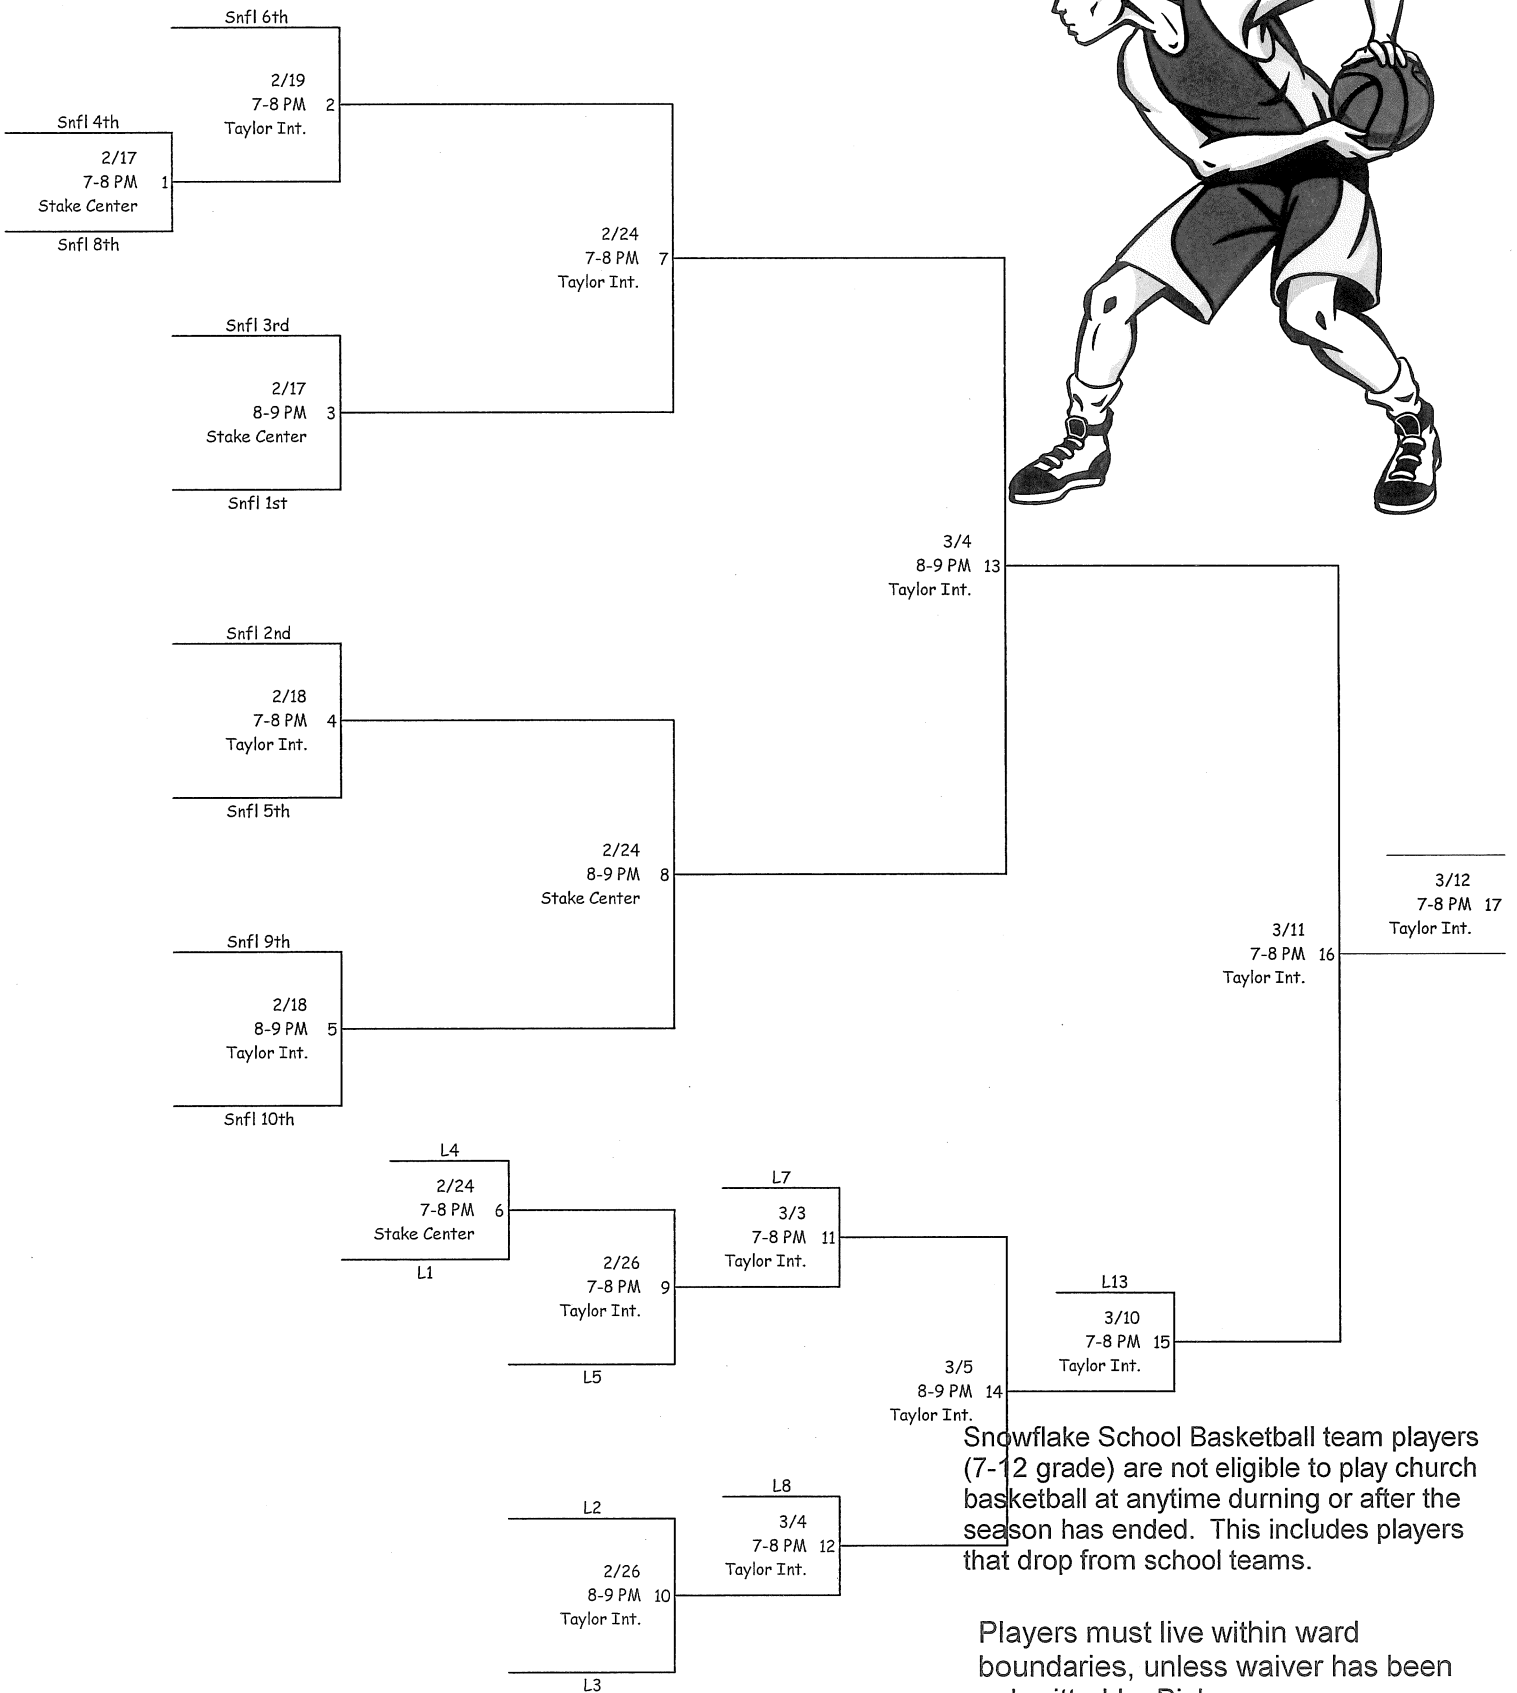

Snowflake Church Division Basketball 2015

Young Men's League Tournament

Snowflake School Basketball team players (7-12 grade) are not eligible to play church basketball at anytime during or after the season has ended. This includes players that drop from school teams.

Players must live within ward boundaries, unless waiver has been submitted by Bishops.