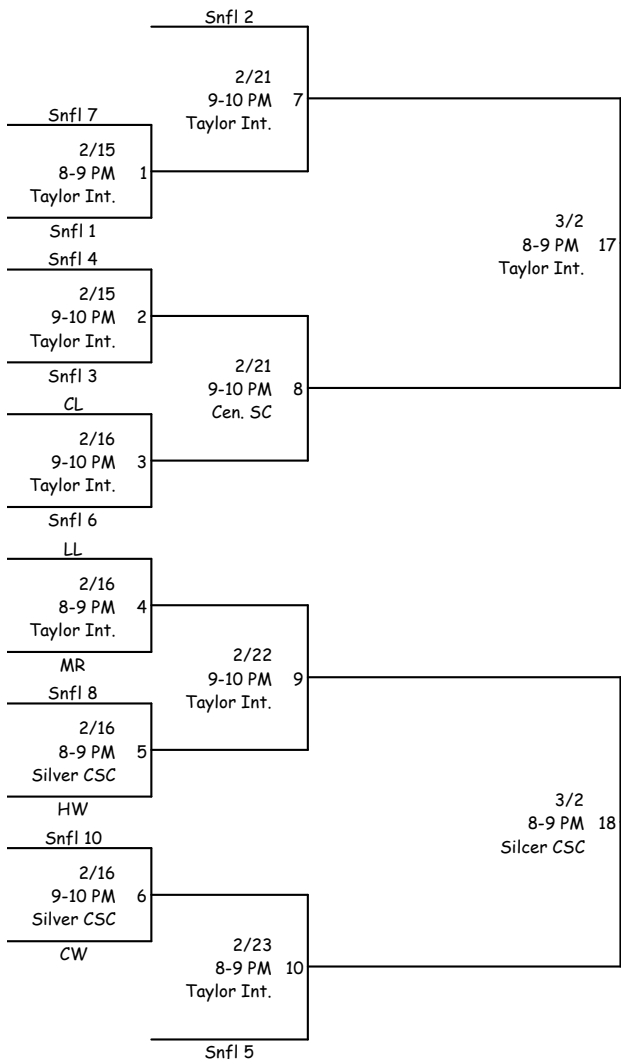

Snowflake Church Division Basketball 2017

Men's League Tournament

Cen. SC - Centennial Stake Center
 Silver CSC - Silver Creek Stake Center
 LL-Love Lake Ward; HW-Heritage Ward
 CL-Casa Linda Ward; MR-Mogollon Rim Ward
 CW-Cotton Wood Ward

Snowflake School Basketball team players (7-12 grade) are not eligible to play church basketball at anytime during or after the season has ended. This includes players that drop from school teams.

Players must live within ward boundaries, unless waiver has been submitted by Bishops.