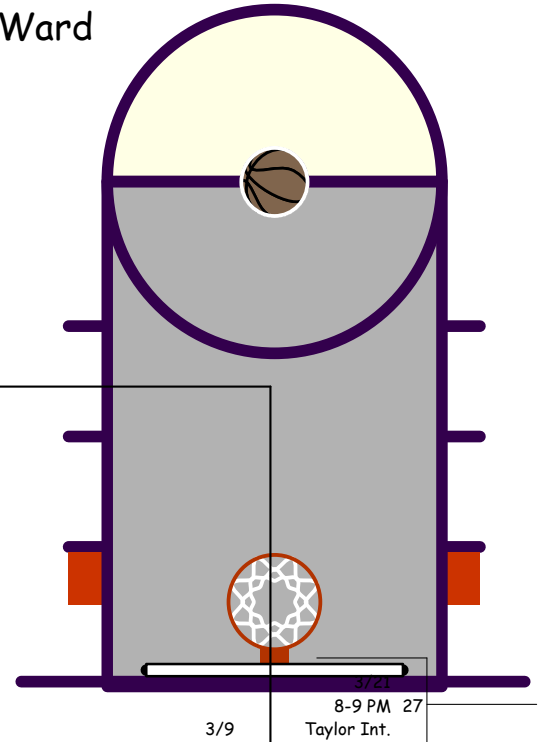

Snowflake Church Division Basketball 2017

Men's League Tournament

Cen. SC - Centennial Stake Center
 Silver CSC - Silver Creek Stake Center
 LL-Love Lake Ward; HW-Heritage Ward
 CL-Casa Linda Ward; MR-Mogollon Rim Ward
 CW-Cotton Wood Ward