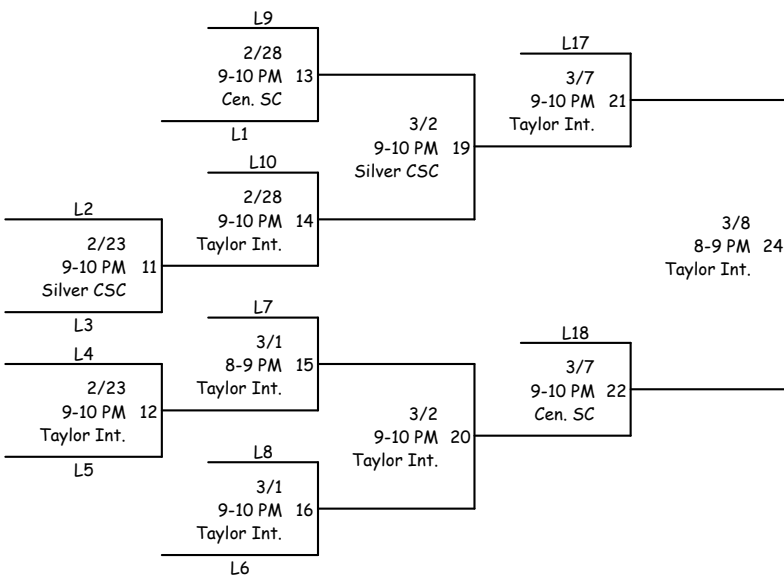

Snowflake Church Division Basketball 2017

Men's League Tournament

Cen. SC - Centennial Stake Center
 Silver CSC - Silver Creek Stake Center
 LL-Love Lake Ward; HW-Heritage Ward
 CL-Casa Linda Ward; MR-Mogollon Rim Ward
 CW-Cotton Wood Ward

Snowflake School Basketball team players (7-12 grade) are not eligible to play church basketball at anytime during or after the season has ended. This includes players that drop from school teams.

Players must live within ward boundaries, unless waiver has been submitted by Bishops.